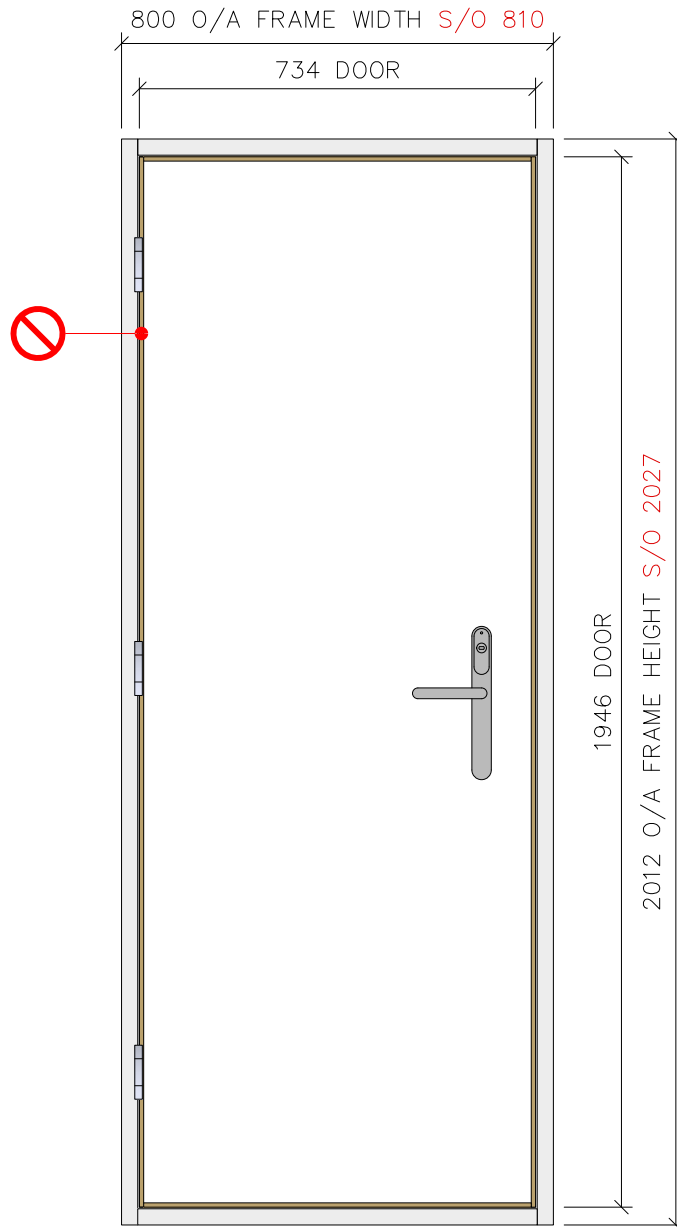

SANITARY ACCOMMODATION - HEAVY DUTY DOORSETS

General Use Timber Door ordering matrix

Rev 001IS - 16/05/2018

			NFR	FD30	FD60
		DOOR TYPE	Single Door	Single Door	Single Door
		ACCESS Security Type			
No Vision Panel	Cleaners Cupboard	Keyed Euro cylinder - Thumbturn release	-	-	442eNV
		Digital lock Manual, single face operation	-	-	442dNV
		Salto E-cylinder Single face operation	-	-	442sNV
	Accessible WC/Baby Change/Shower	Accessible turn & release Open out only	423NV	424NV	425NV
		Accessible turn & release Open in (with release doorstop)	457NV	458NV	459NV
	Duct <i>Open out only</i>	Keyed Euro cylinder - Thumbturn release	401eNV	402eNV	403eNV
		Salto Handle Set Single face proximity operation	401sNV	402sNV	403sNV
		Keyed (Concealed Frame) Euro cylinder - Thumbturn release	431eNV	-	-

FFL
▼

PULL-FACE ELEVATION

Duct Ref: **401sNV**

Salto handle set
Single action single leaf

Fire Rating **0**

No Fire Rating

Handing **RH**

Right Hand Illustrated