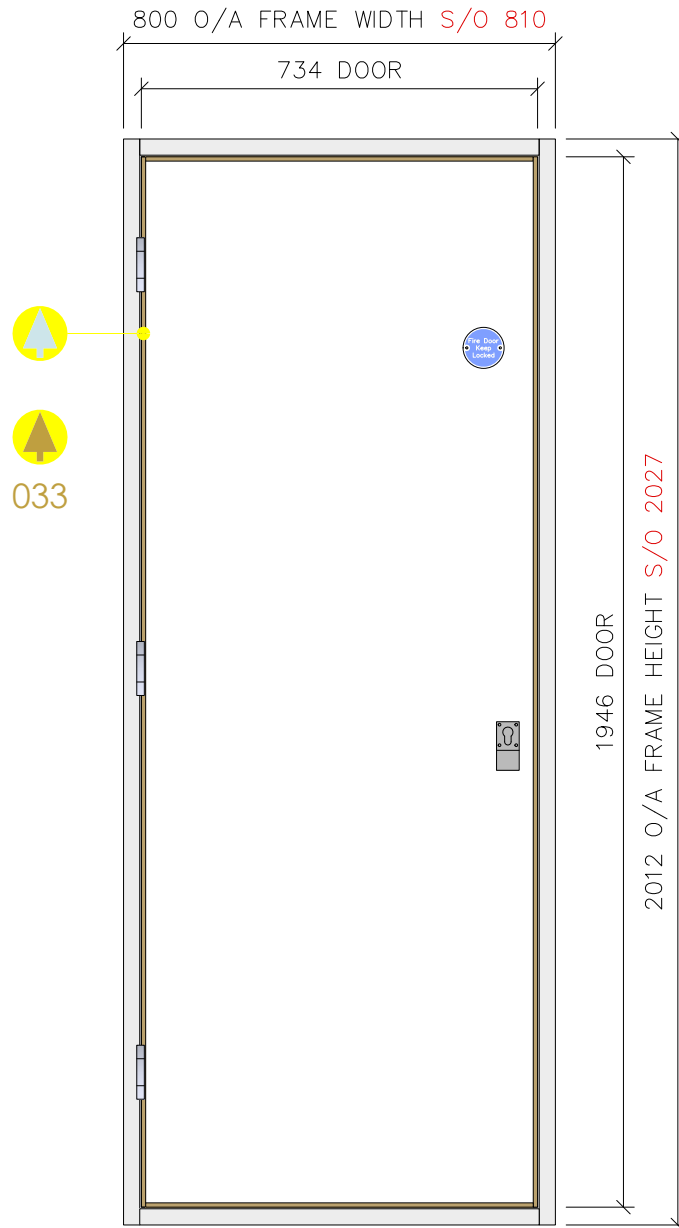

PULL-FACE ELEVATION

Duct Ref: **402eNV**

Key lockable with thumbturn release
Single action single leaf

Fire Rating **FD30**

30 Minute Fire Rating

Handing **RH**

Right Hand Illustrated