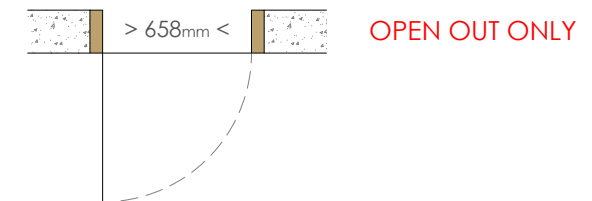

Fire Rating **0**

No Fire Rating

Handing **RH**

Right Hand Illustrated

Details **Rw 25dB** **50kg**

Door	54mm Severe-core High Pressure Laminate Hardwood Lipping
Frame (4 sided)	Engineered Hardwood - 125mm (Non Std Depths Available)
Threshold	Stainless Steel over timber cill with anti-slip strips fitted
Ironmongery	TD31eV7