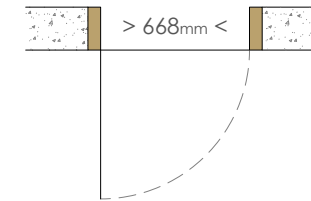

30 Minute Fire Rating

Handing **RH**

Right Hand Illustrated

Details **Rw 26dB** **50kg**

Door	44mm Severe-core High Pressure Laminate Hardwood Lipping
Frame (4 sided)	Engineered Hardwood - 125mm (Non Std Depths Available)
Threshold	None - Bund Wall
Signage	Fire door keep locked
Ironmongery	TD32s