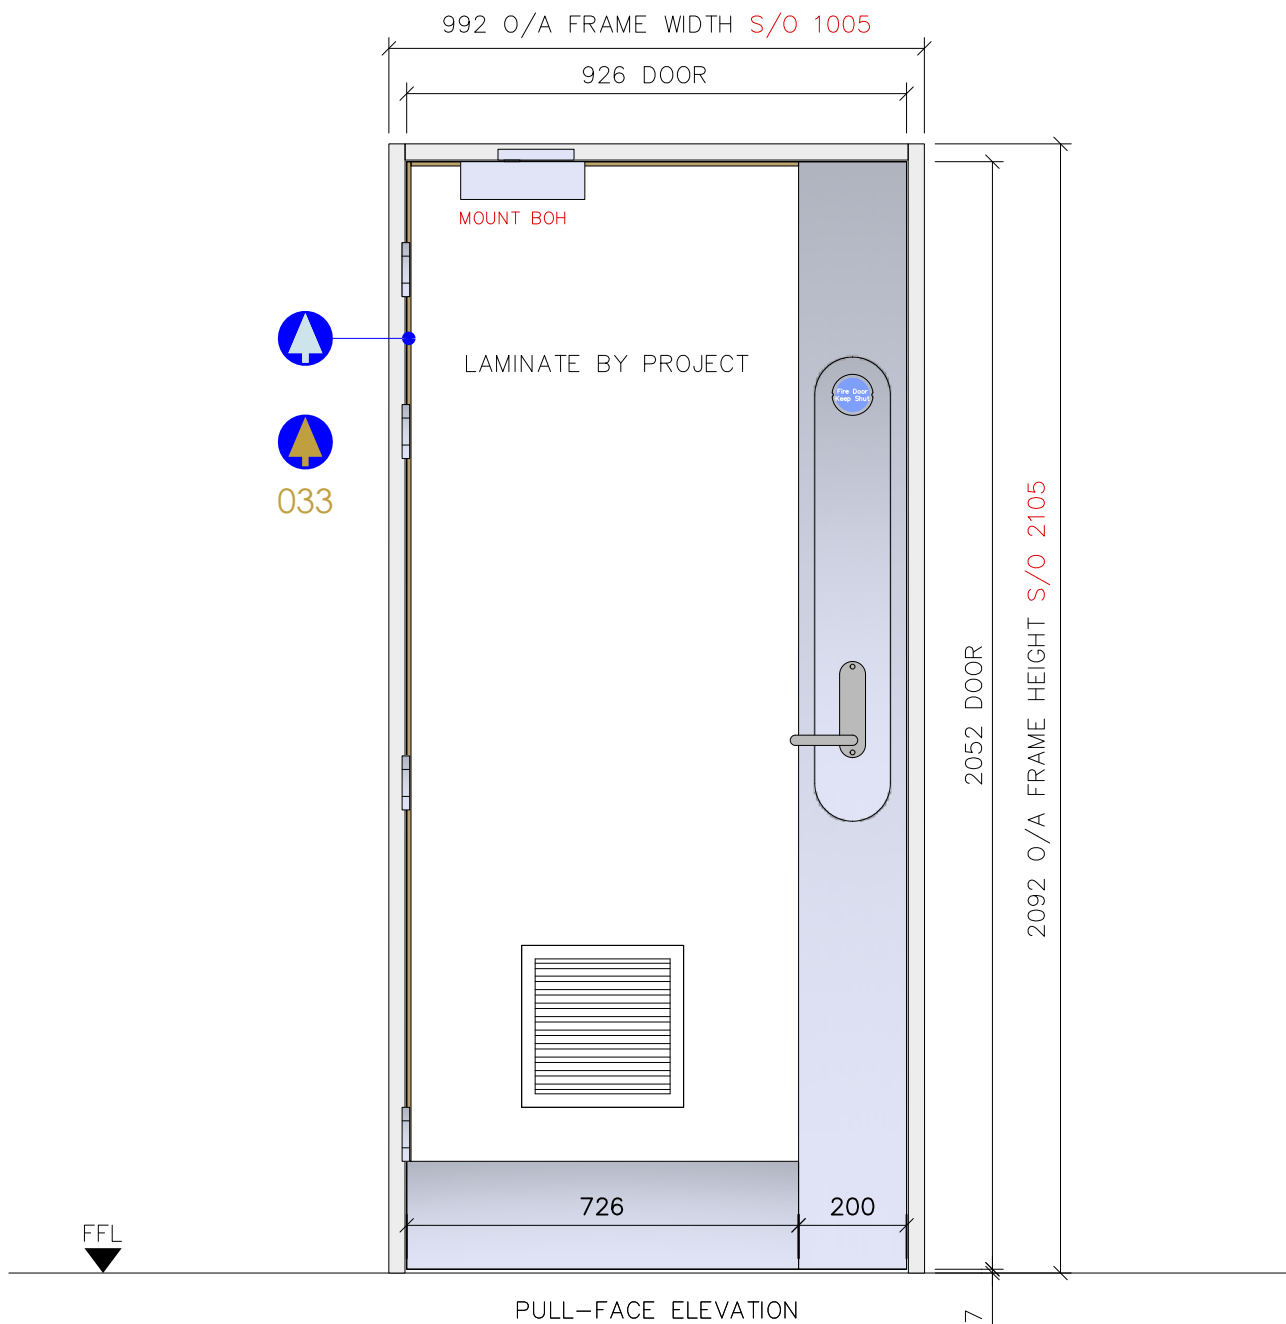

Cleaners Cupboard

Ref: **442dNV**

Digital locking - manual operation
Single action single leaf

Fire Rating **FD60**

60 Minute Fire Rating

Handing **RH**

Right Hand Illustrated