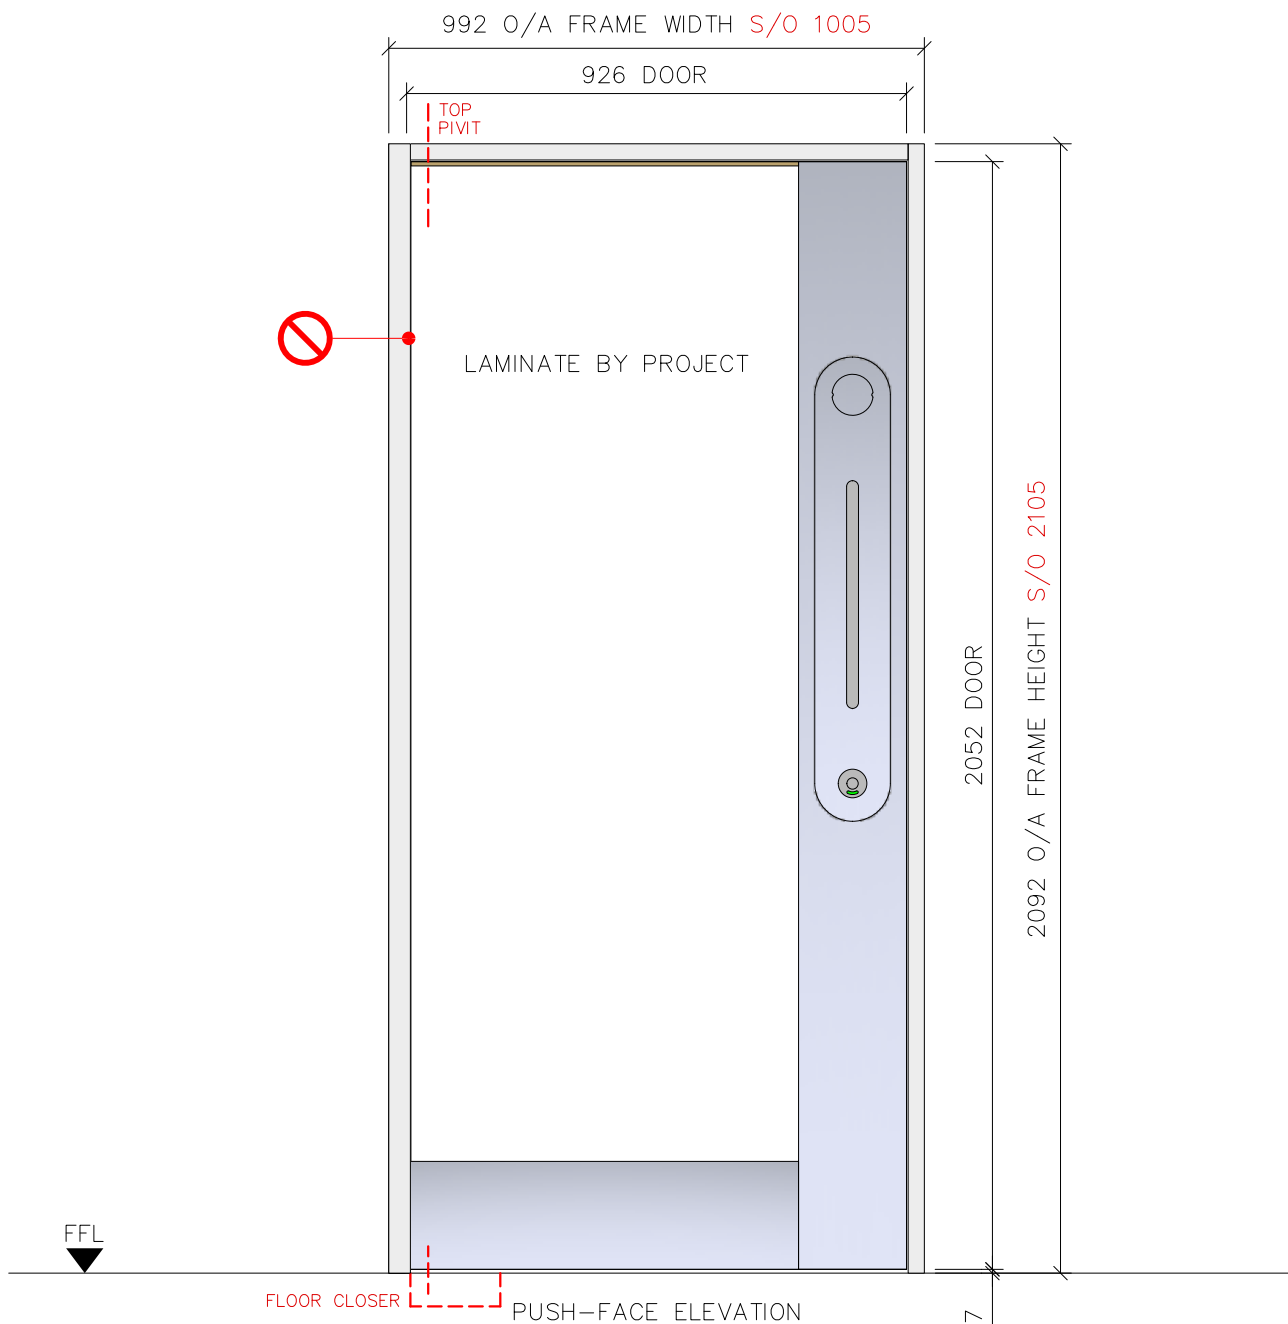

Accessible/WC/
Baby /Shower Ref: **457NV**

Accessible turn & release with emergency doorstop
Double action single leaf

Fire Rating **0**

No Fire Rating

Handing **LH**

Left Hand Illustrated

*825mm DDA clearance achieved at 94° opening angle

Details **Rw <24dB** **30kg**

Door	54mm Severe-core High Pressure Laminate Hardwood Lipping
Frame	Engineered Hardwood - 125mm Deep (Non Std Depths Available)
Threshold	Max 10mm Undercut only
Signage	Accessible or Male or Female or Baby Change or Shower
Ironmongery	TD33FSa

ahmarra

Copyright © 2018 Ahmarra Door Installations, All Rights Reserved
t 02392 389 076 f 02392 389 077 e gen@ahmarra.co.uk