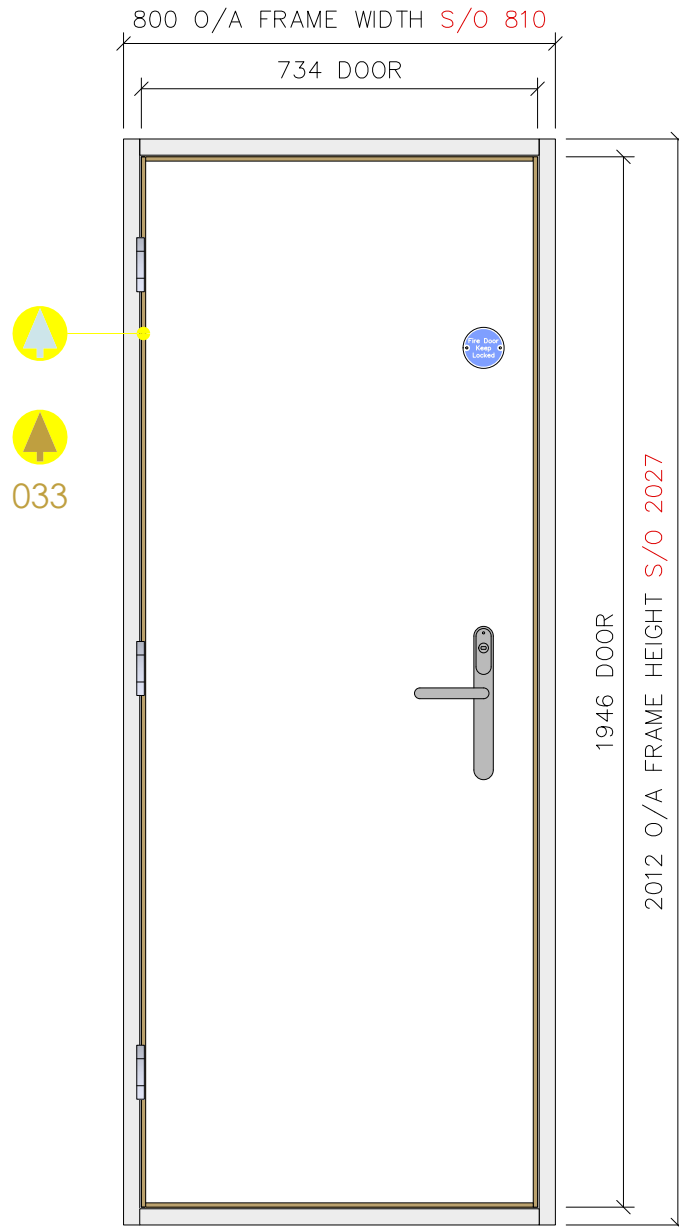

FFL

Duct Ref: **402sNV**

Salto handle set
Single action single leaf

Fire Rating **FD30**

30 Minute Fire Rating

Handing **RH**

Right Hand Illustrated