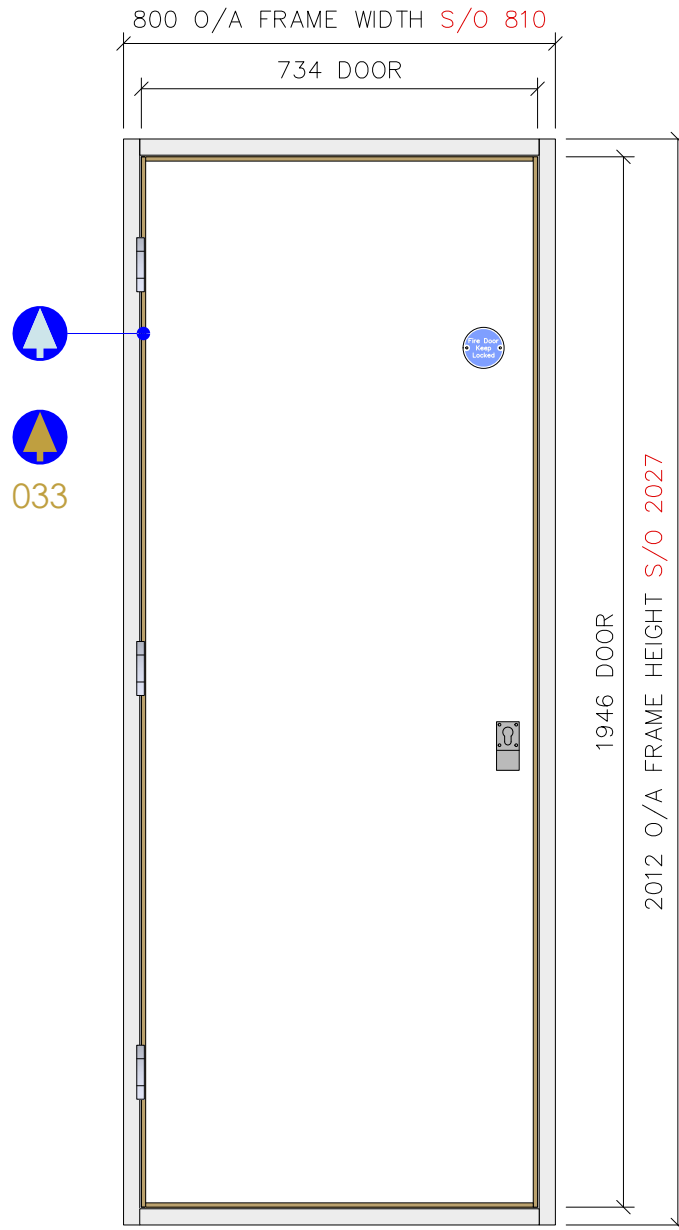

FFL

Duct Ref: **403eNV**

Key lockable with thumbturn release
Single action single leaf

Fire Rating **FD60**

60 Minute Fire Rating

Handing **RH**

Right Hand Illustrated