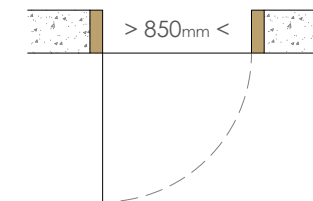

Fire Rating **FD60**

60 Minute Fire Rating

Handing **RH**

Right Hand Illustrated

Details **Rw 26dB** **30kg**

Door	54mm Severe-core High Pressure Laminate Hardwood Lipping
Frame	Engineered Hardwood - 125mm Deep (Non Std Depths Available)
Threshold	Max 10mm Undercut only
Signage	Fire Door Keep Shut
Ironmongery	TD35d