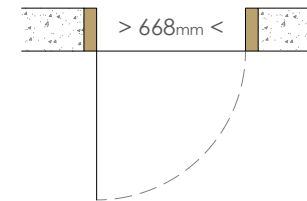

Details **Rw**
25_{dB}

Door	44mm SevereCore High Pressure Laminate Hardwood Lipping
Frame (4 sided)	Engineered Hardwood - 125mm (Non Std Depths Available)
Threshold	Timber cill for bund wall
Ironmongery	TD31e

ahmarra

Copyright © 2018 Ahmarra Door Installations, All Rights Reserved
t 02392 389 076 f 02392 389 077 e gen@ahmarra.co.uk