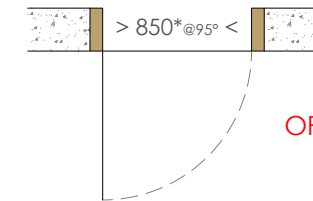

OPEN OUT ONLY

Details

Rw
26dB

30kg

Door	54mm Severe-core High Pressure Laminate Hardwood Lipping
Frame	Engineered Hardwood - 125mm Deep (Non Std Depths Available)
Threshold	Max 10mm Undercut only
Signage	FDKS / Accessible or M or F or Baby Change or Shower
Ironmongery	TD61

ahmarra

Copyright © 2018 Ahmarra Door Installations, All Rights Reserved
t 02392 389 076 f 02392 389 077 e gen@ahmarra.co.uk