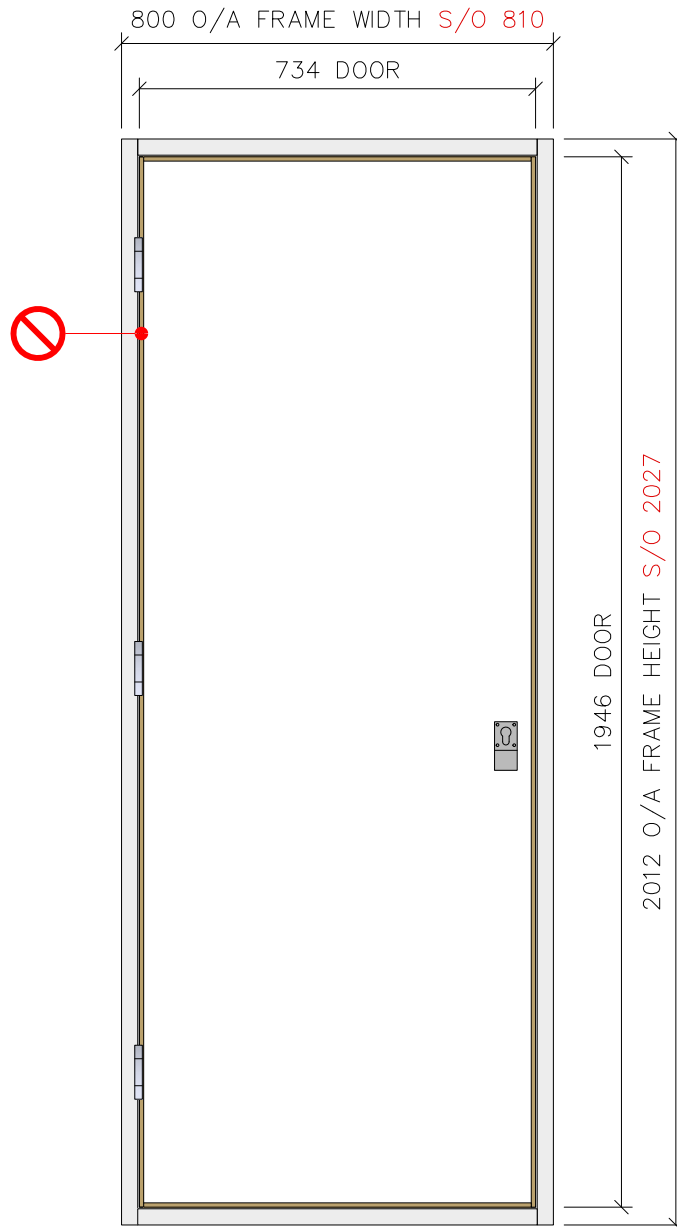

PULL-FACE ELEVATION

Duct Ref: **401eNV**

Key lockable with thumbturn release
Single action single leaf

Fire Rating **0**

No Fire Rating

Handing **RH**

Right Hand Illustrated