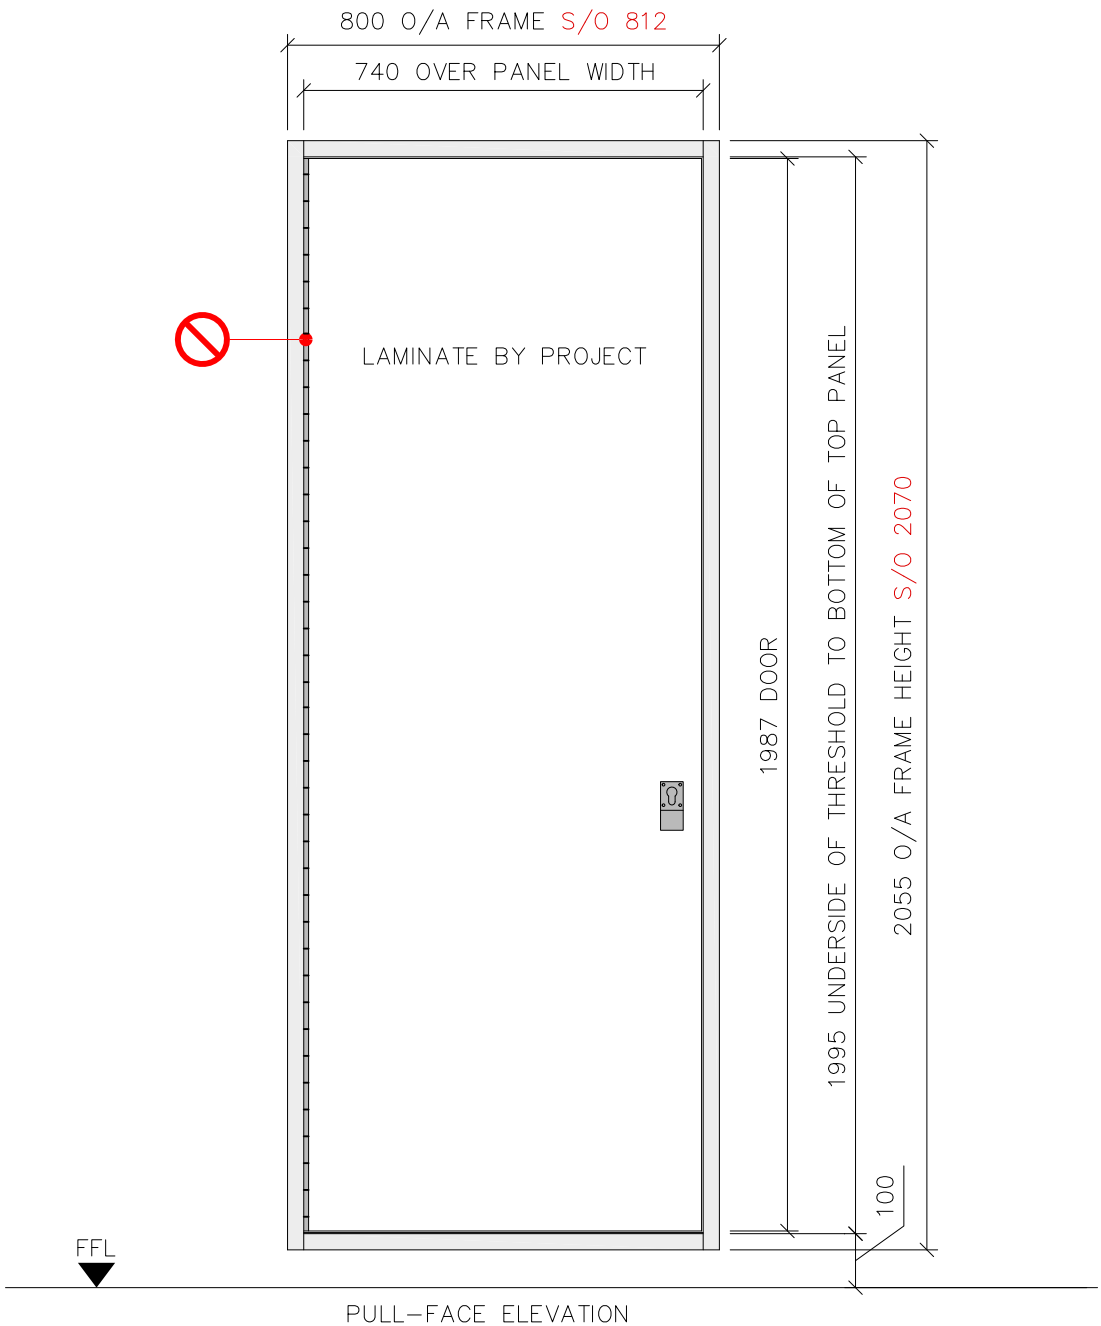

Duct
Concealed Frame Ref: **431eNV**

Key lockable with thumbturn release
Single action single leaf

Fire Rating **0**

No Fire Rating

Handing **RH**

Right Hand Illustrated