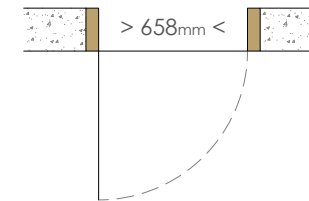

60 Minute Fire Rating

Handing **RH**

Right Hand Illustrated

Details **Rw**
26dB **62kg**

Door	54mm Severe-core High Pressure Laminate Hardwood Lipping
Frame (4 sided)	Engineered Hardwood - 125mm (Non Std Depths Available)
Threshold	None - Bund Wall
Signage	Fire door keep locked
Ironmongery	TD32s54