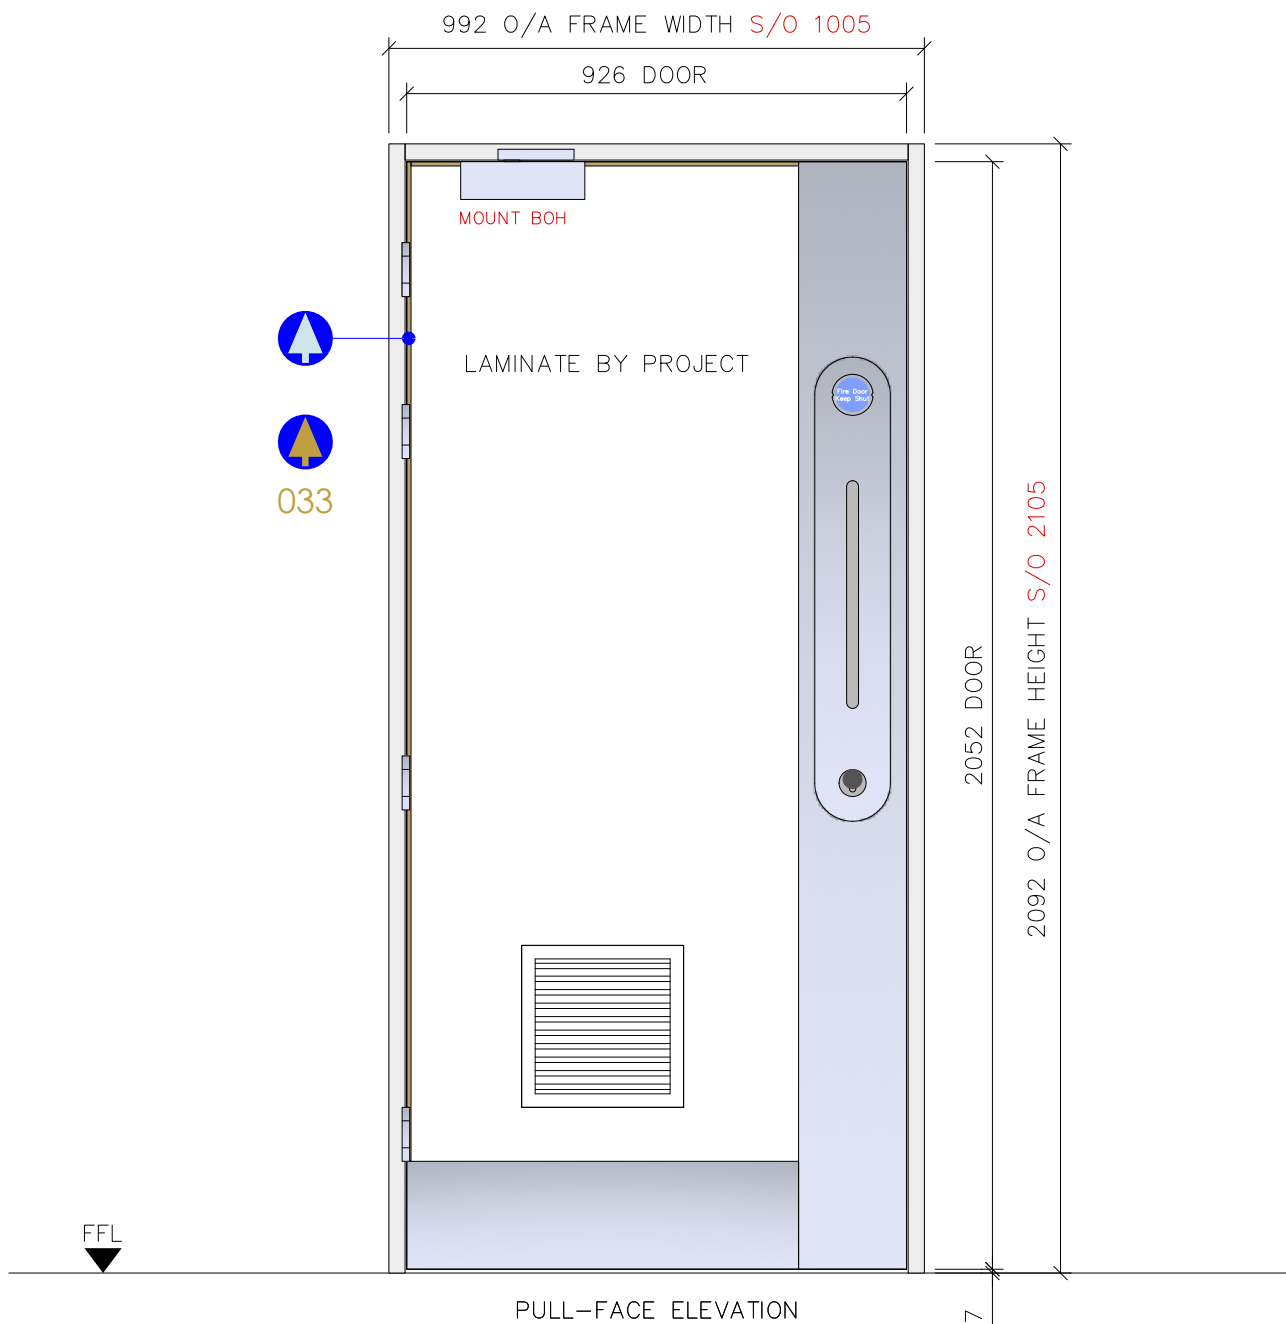

Cleaners Cupboard

Ref: **442sNV**

Salto e-cylinder
Single action single leaf

Fire Rating

FD60

60 Minute Fire Rating

Handing

RH

Right Hand Illustrated