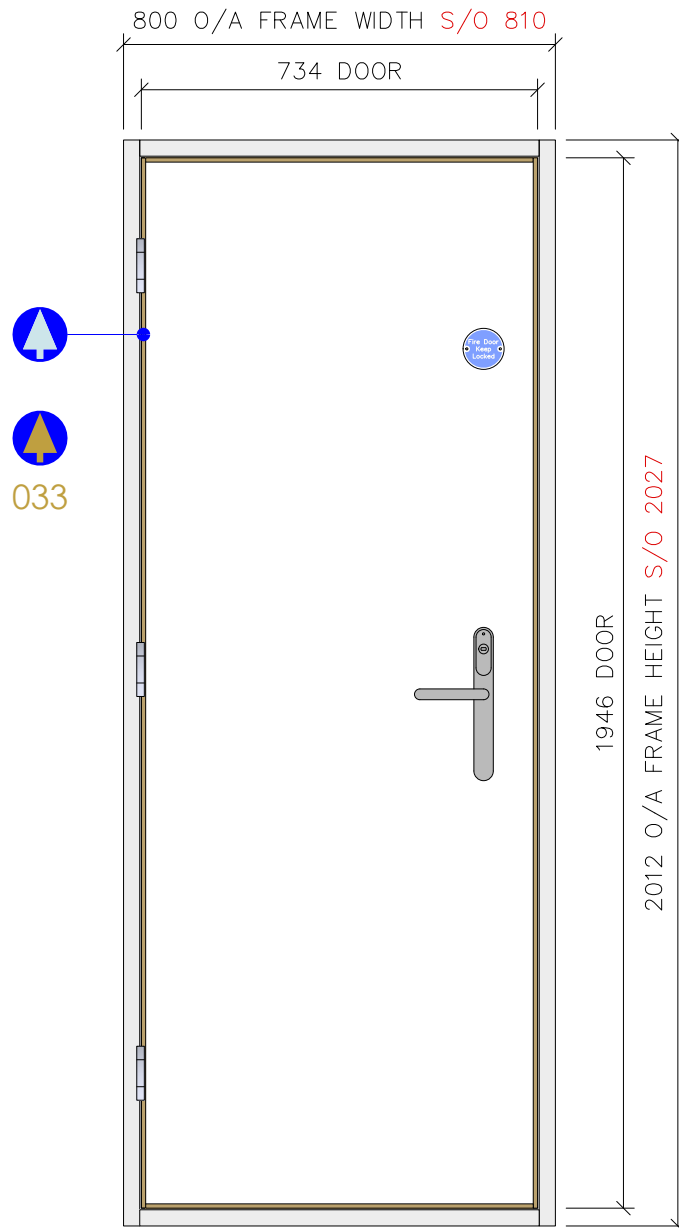

Duct Ref: **403sNV**

Salto handle set
Single action single leaf

Fire Rating **FD60**

60 Minute Fire Rating

Handing **RH**

Right Hand Illustrated

Details **Rw**
26dB **62kg**

Door	54mm Severe-core High Pressure Laminate Hardwood Lipping
Frame (4 sided)	Engineered Hardwood - 125mm (Non Std Depths Available)
Threshold	None - Bund Wall
Signage	Fire door keep locked
Ironmongery	TD32s54

ahmarra

Copyright © 2018 Ahmarra Door Installations, All Rights Reserved
t 02392 389 076 f 02392 389 077 e gen@ahmarra.co.uk