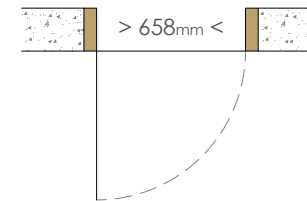

Fire Rating **FD60**

60 Minute Fire Rating

Handing **RH**

Right Hand Illustrated

Details **Rw 26dB** **62kg**

Door	54mm Severe-core High Pressure Laminate Hardwood Lipping
Frame (4 sided)	Engineered Hardwood - 125mm (Non Std Depths Available)
Threshold	Timber cill for bund wall
Signage	Fire door keep locked
Ironmongery	TD32e