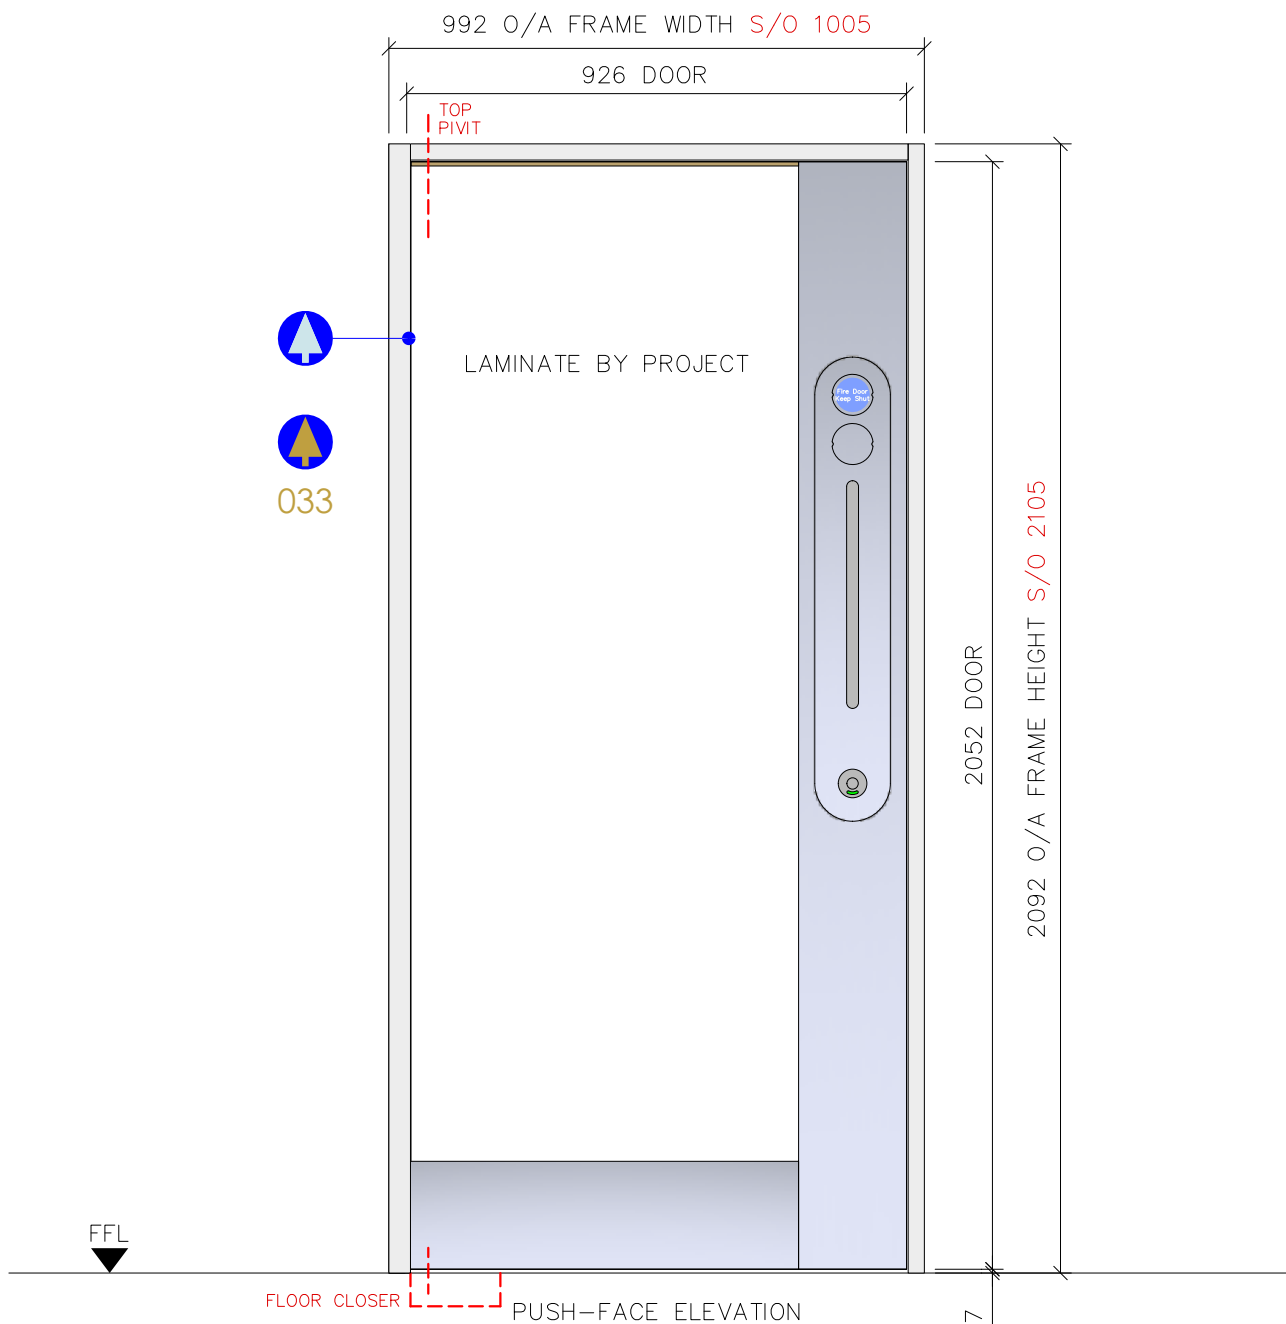

Accessible/WC/
Baby /Shower Ref: **459NV**

Accessible turn & release with emergency doorstop
Double action single leaf

Fire Rating **FD60**

60 Minute Fire Rating

Handing **LH**

Left Hand Illustrated

*825mm DDA clearance achieved at 94° opening angle

Details

Rw
<24dB

80kg

Door	54mm Severe-core High Pressure Laminate Hardwood Lipping
Frame	Engineered Hardwood - 125mm Deep (Non Std Depths Available)
Threshold	Max 10mm Undercut only
Signage	FDKS / Accessible or M or F or Baby Change or Shower
Ironmongery	TD33FSb

ahmarra

Copyright © 2018 Ahmarra Door Installations, All Rights Reserved
t 02392 389 076 f 02392 389 077 e gen@ahmarra.co.uk