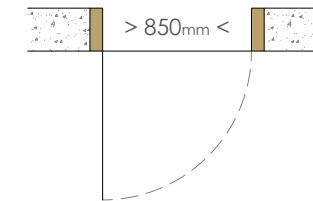

Details

Rw
26dB

30kg

Door	54mm Severe-core High Pressure Laminate Hardwood Lipping
Frame	Engineered Hardwood - 125mm Deep (Non Std Depths Available)
Threshold	Max 10mm Undercut only
Signage	Fire Door Keep Shut
Ironmongery	TD35s

ahmarra

Copyright © 2018 Ahmarra Door Installations, All Rights Reserved
t 02392 389 076 f 02392 389 077 e gen@ahmarra.co.uk