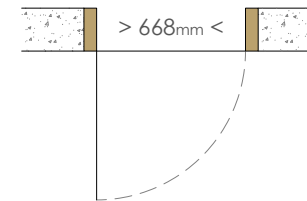

Details **Rw**
25_{dB}

Door	44mm Severe-core High Pressure Laminate Hardwood Lipping
Frame (4 sided)	Engineered Hardwood - 125mm (Non Std Depths Available)
Threshold	Timber cill for bund wall
Ironmongery	TD31s