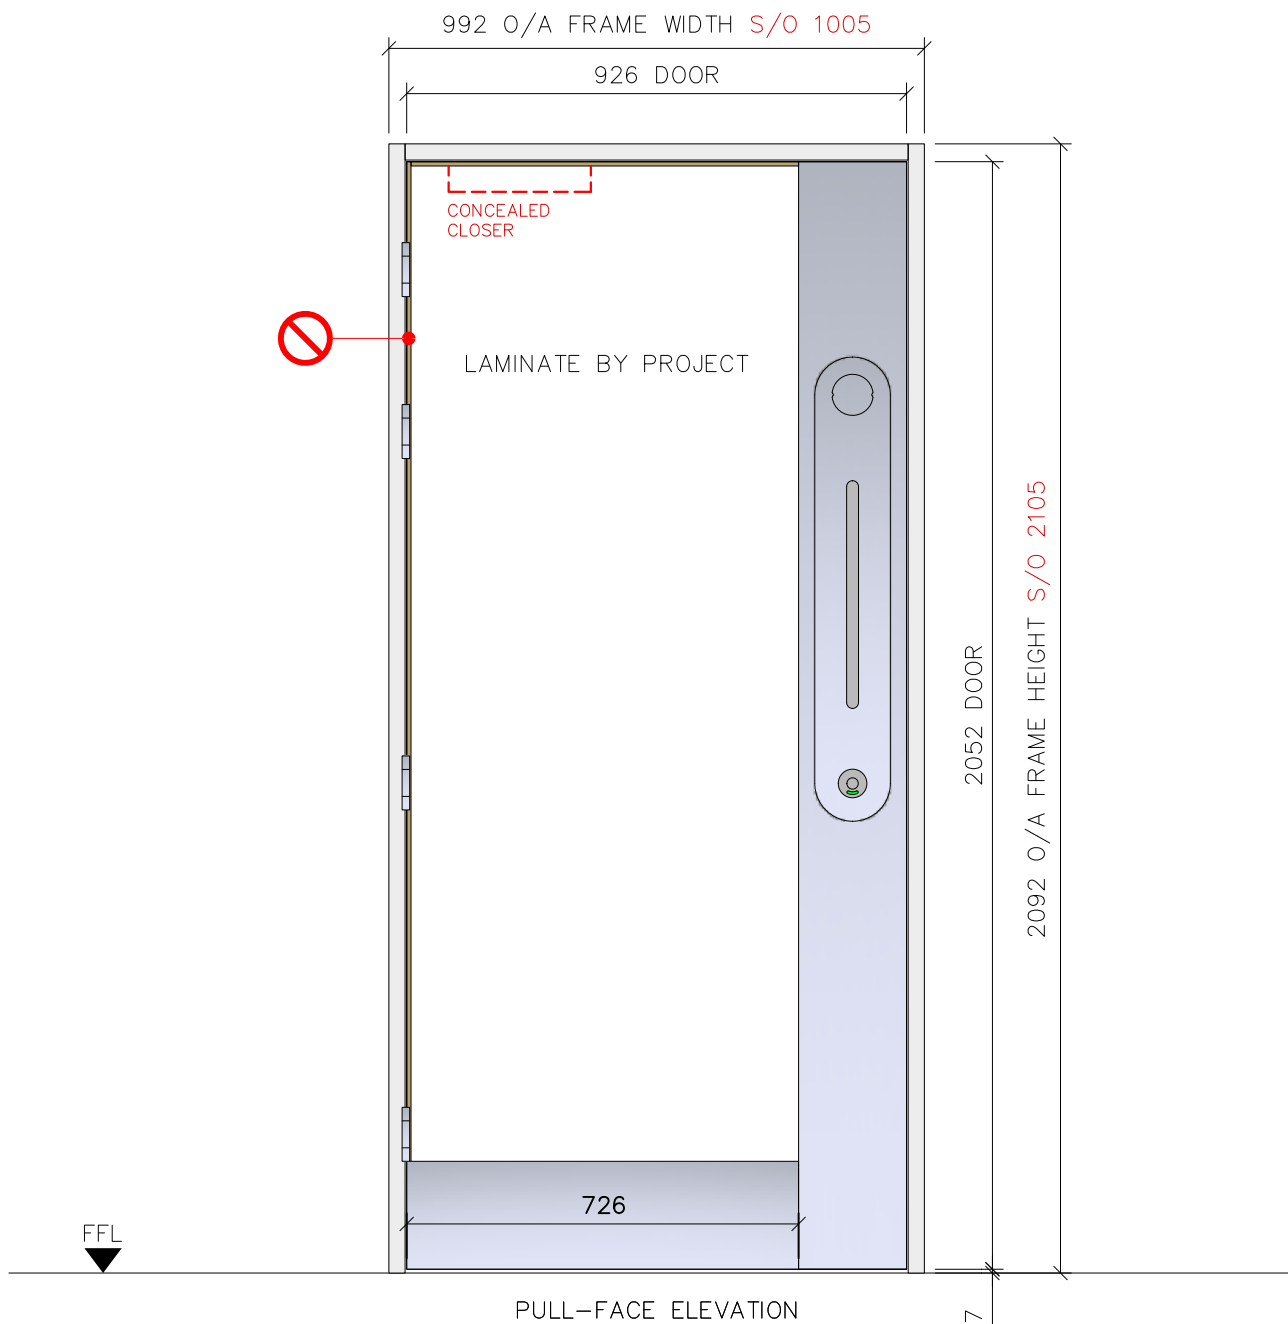

Accessible/WC/
Baby /Shower Ref: **423NV**

Accessible turn & release
Single action single leaf - OPEN OUT ONLY

Fire Rating **0**

No Fire Rating

Handing **RH**

Right Hand Illustrated

*825mm DDA
clearance
achieved at 93°
opening angle

Details **Rw 25dB** **30kg**

Door	54mm Severe-core High Pressure Laminate Hardwood Lipping
Frame	Engineered Hardwood - 125mm Deep (Non Std Depths Available)
Threshold	Max 10mm Undercut only
Signage	Accessible or Male or Female or Baby Change or Shower
Ironmongery	TD60

ahmarra

Copyright © 2018 Ahmarra Door Installations, All Rights Reserved
t 02392 389 076 f 02392 389 077 e gen@ahmarra.co.uk