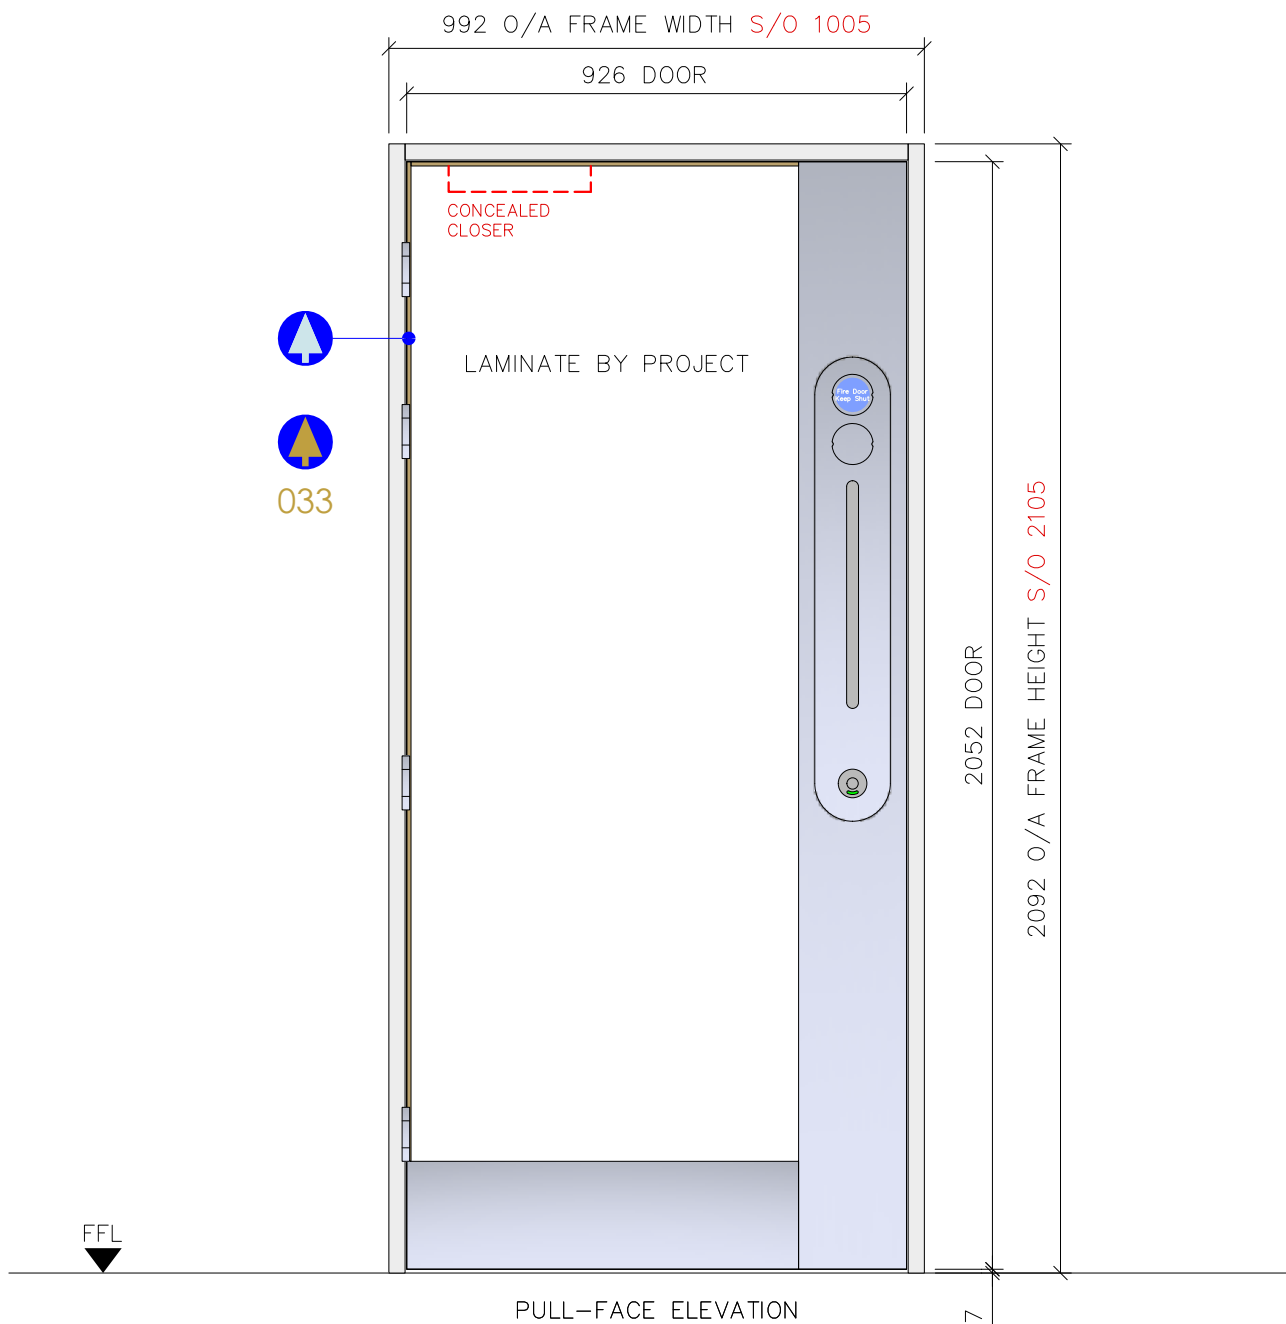

Accessible/WC/
Baby /Shower Ref: **425NV**

Accessible turn & release
Single action single leaf - OPEN OUT ONLY

Fire Rating **FD60**

60 Minute Fire Rating

Handing **RH**

Right Hand Illustrated

*825mm DDA
clearance
achieved at 93°
opening angle

Details **Rw 26dB**

Door	54mm Severe-core High Pressure Laminate Hardwood Lipping
Frame	Engineered Hardwood - 125mm Deep (Non Std Depths Available)
Threshold	Max 10mm Undercut only
Signage	FDKS / Accessible or M or F or Baby Change or Shower
Ironmongery	TD61

ahmarra

Copyright © 2018 Ahmarra Door Installations, All Rights Reserved
t 02392 389 076 f 02392 389 077 e gen@ahmarra.co.uk