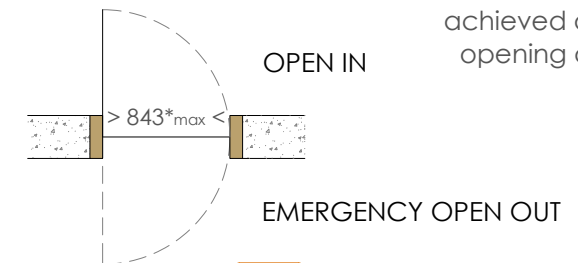

Handing **LH**

Left Hand Illustrated

*825mm DDA clearance achieved at 94° opening angle