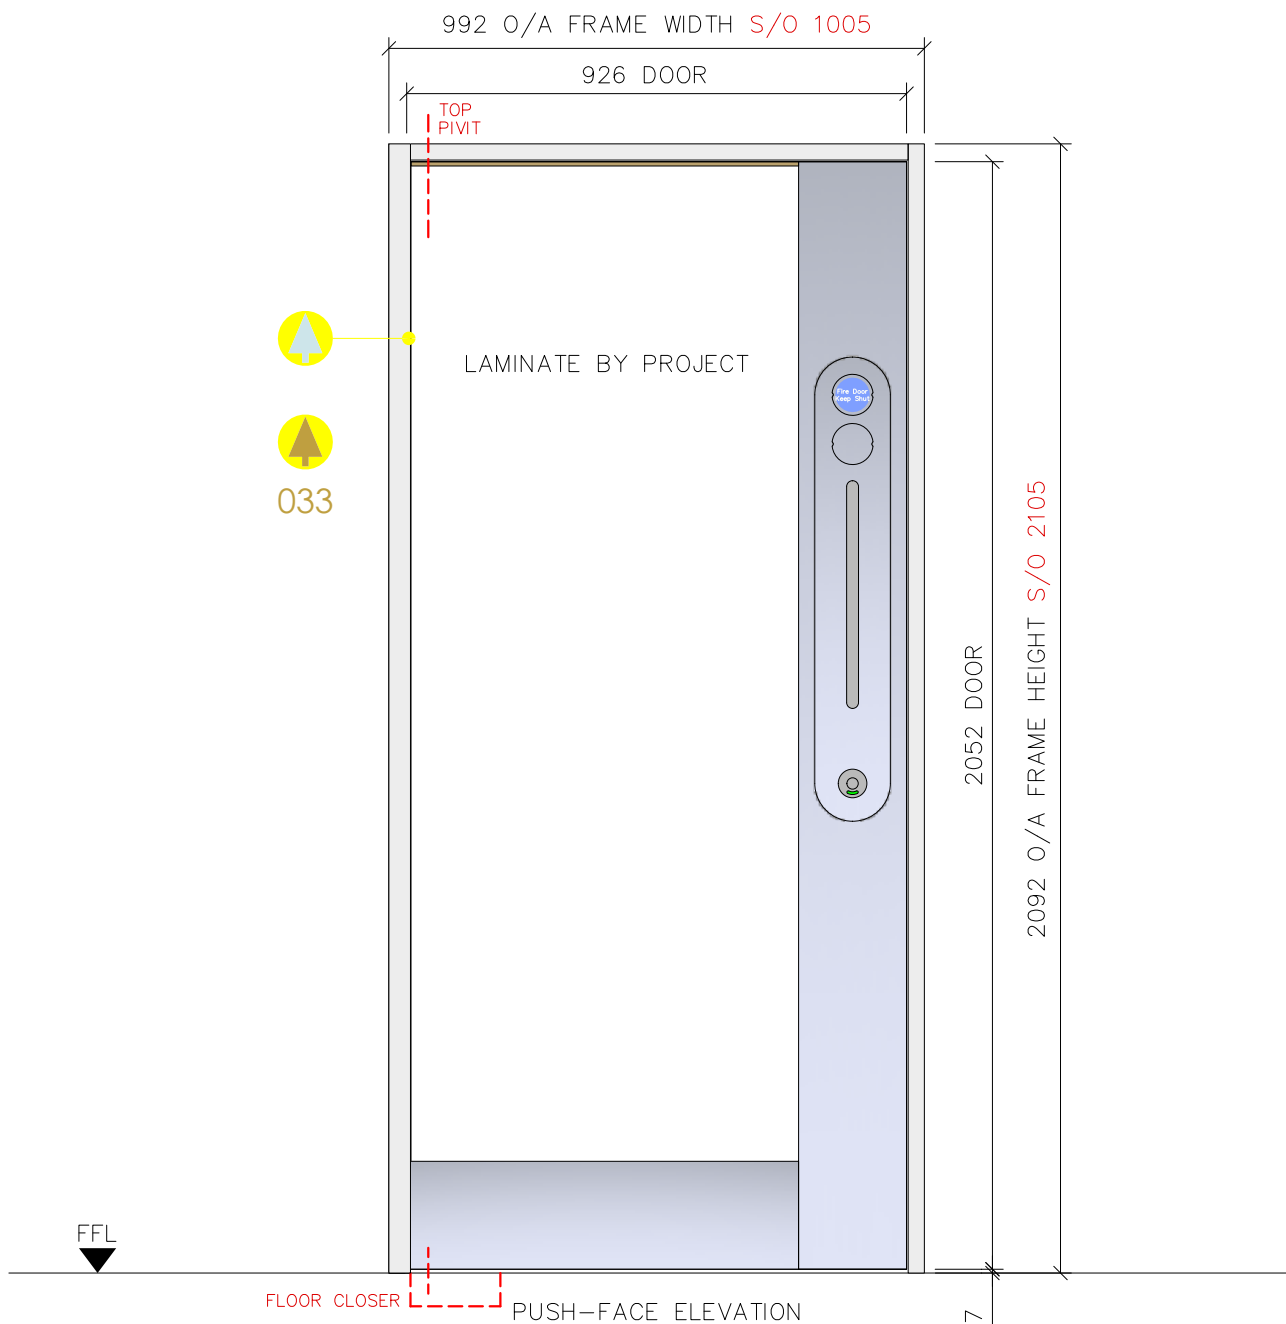

Accessible/WC/
Baby /Shower Ref: **458NV**

Accessible turn & release with emergency doorstop
Double action single leaf

Fire Rating **FD30**

30 Minute Fire Rating

Handing **LH**

Left Hand Illustrated

*825mm DDA clearance achieved at 94° opening angle

Details

Rw <24dB

80kg

Door	54mm Severe-core High Pressure Laminate Hardwood Lipping
Frame	Engineered Hardwood - 125mm Deep (Non Std Depths Available)
Threshold	Max 10mm Undercut only
Signage	FDKS / Accessible or M or F or Baby Change or Shower
Ironmongery	TD33FSb

ahmarra

Copyright © 2018 Ahmarra Door Installations, All Rights Reserved
t 02392 389 076 f 02392 389 077 e gen@ahmarra.co.uk