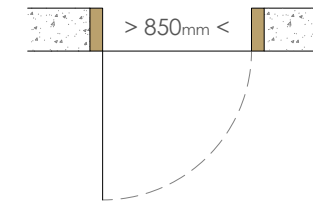

Details

Rw
26dB

80kg

Door	54mm Severe-core High Pressure Laminate Hardwood Lipping
Frame	Engineered Hardwood - 125mm Deep (Non Std Depths Available)
Threshold	Max 10mm Undercut only
Signage	Fire Door Keep Shut
Ironmongery	TD35e

ahmarra

Copyright © 2018 Ahmarra Door Installations, All Rights Reserved
t 02392 389 076 f 02392 389 077 e gen@ahmarra.co.uk