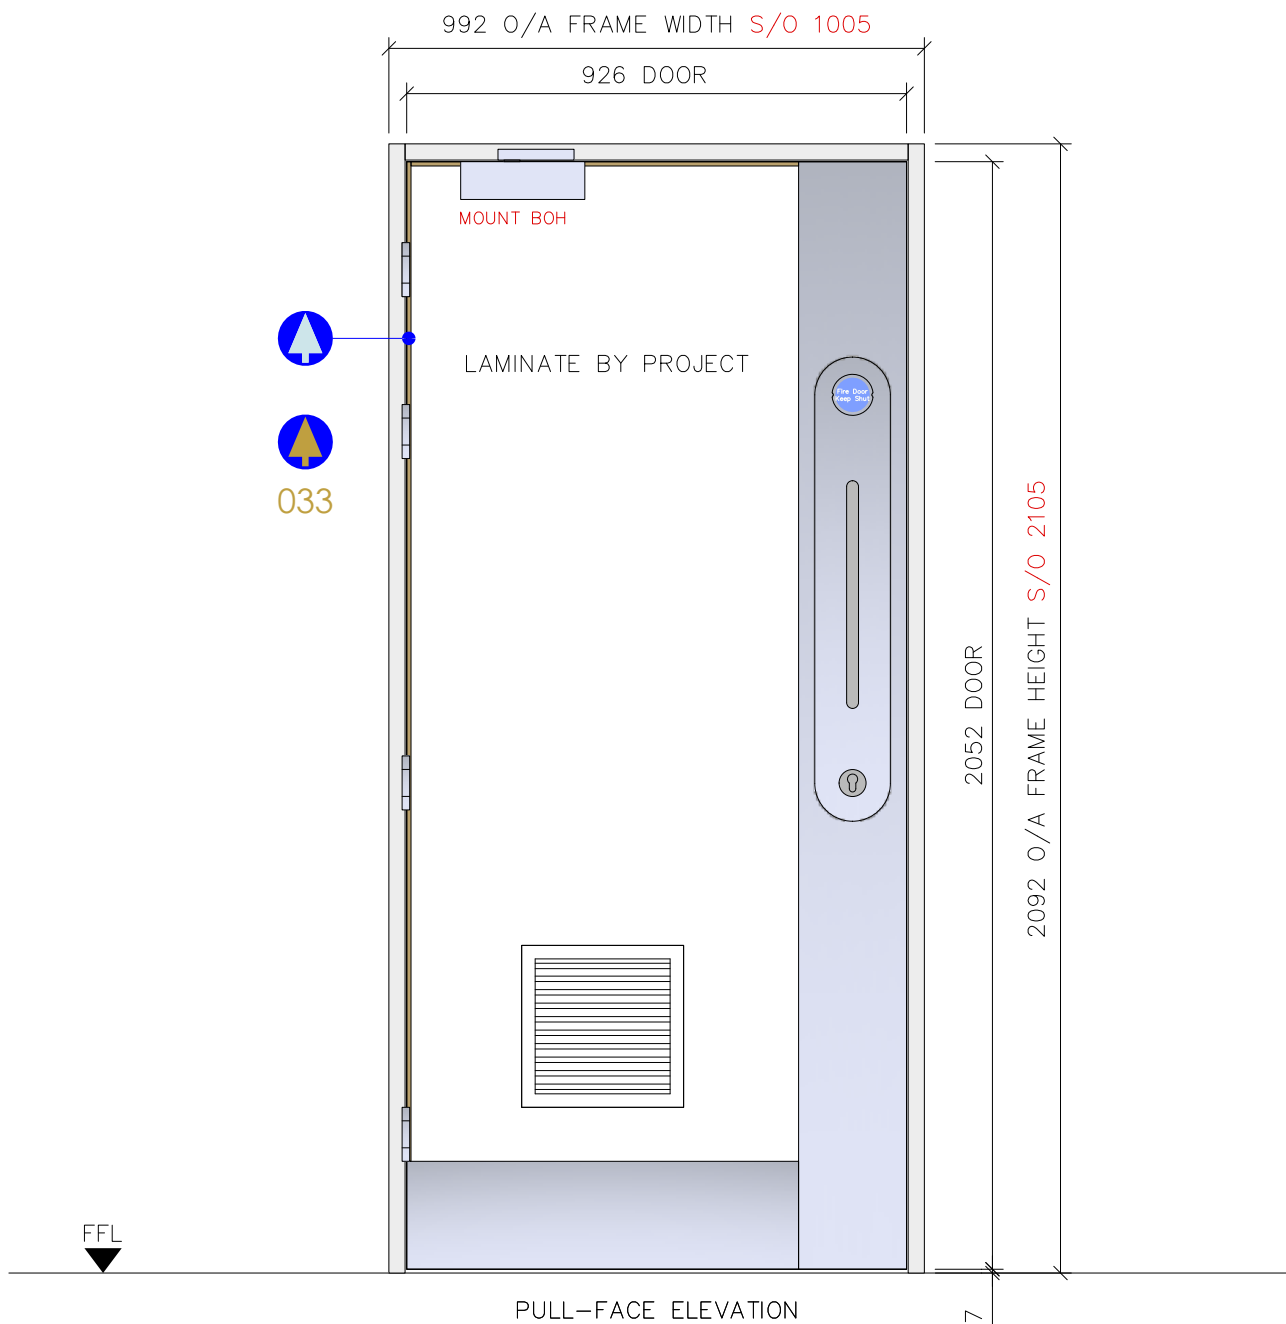

Fire Rating **0**

No Fire Rating

Handing **RH**

Right Hand Illustrated

Details **Rw 25dB** **50kg**

Door	54mm Severe-core High Pressure Laminate Hardwood Lipping
Frame (4 sided)	Engineered Hardwood - 125mm (Non Std Depths Available)
Threshold	Stainless Steel over timber cill with anti-slip strips fitted
Ironmongery	TD31eV7