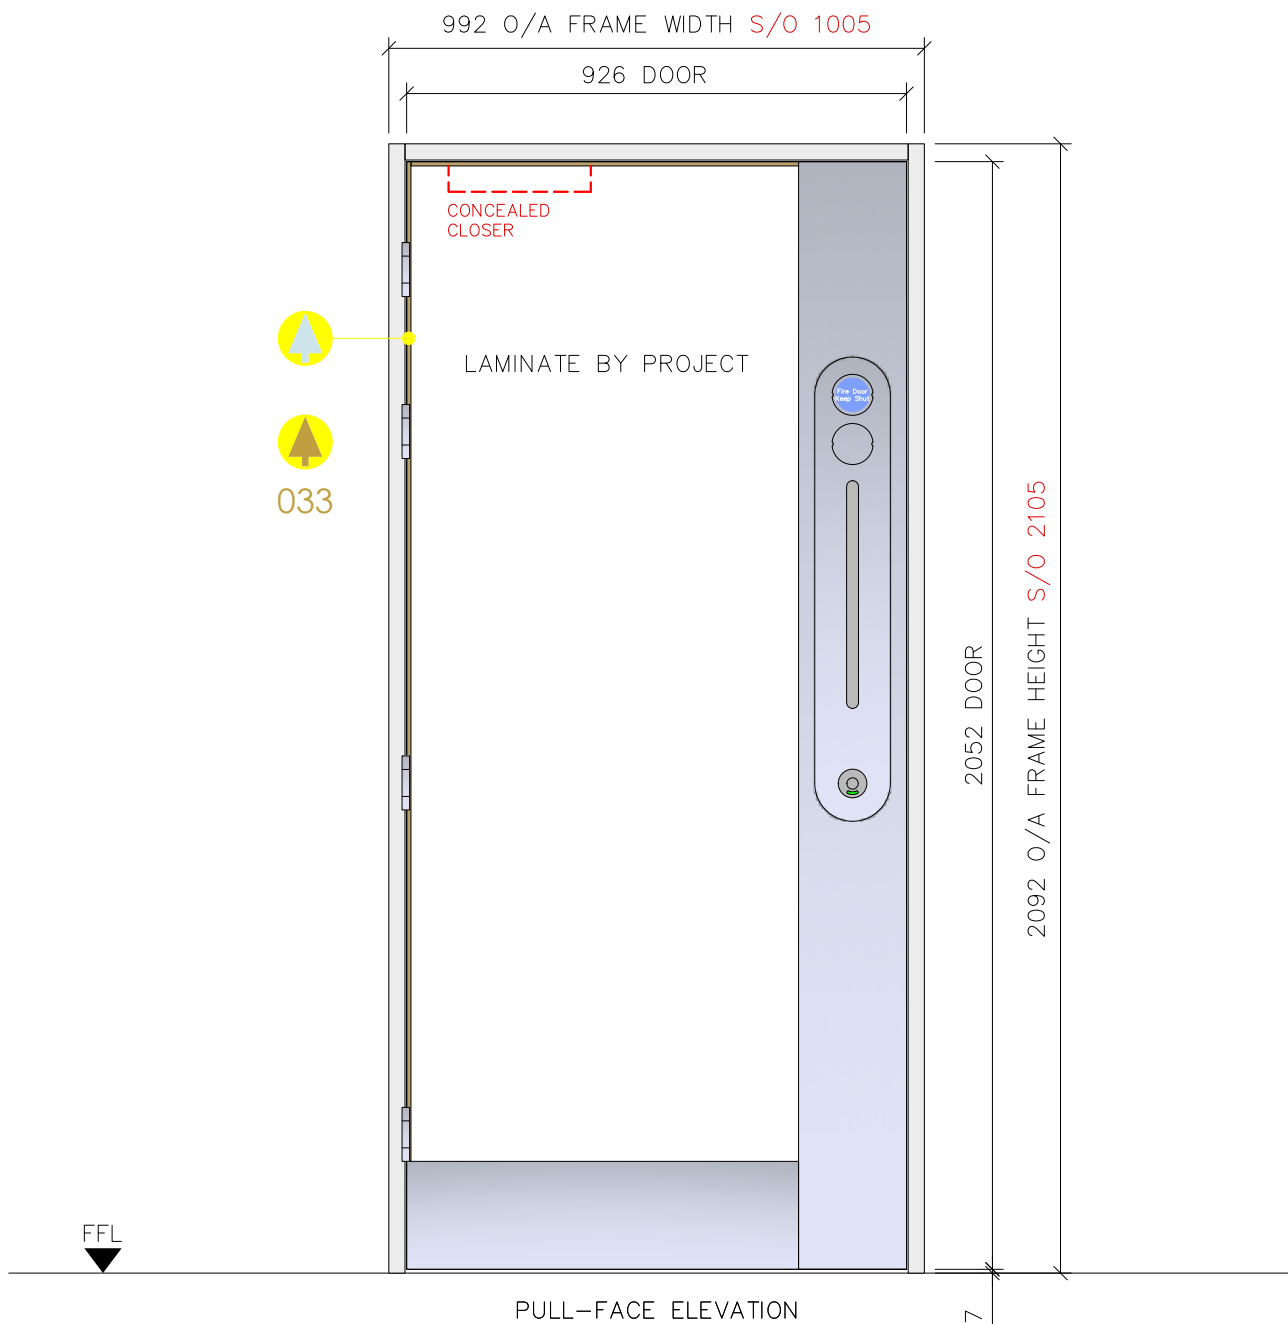

Accessible/WC/
Baby /Shower Ref: **424NV**

Accessible turn & release
Single action single leaf - OPEN OUT ONLY

Fire Rating **FD30**

30 Minute Fire Rating

Handing **RH**

Right Hand Illustrated

*825mm DDA
clearance
achieved at 93°
opening angle