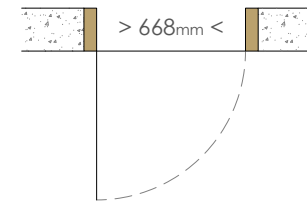

Details **Rw 26dB** **50kg**

Door	44mm Severe-core High Pressure Laminate Hardwood Lipping
Frame (4 sided)	Engineered Hardwood - 125mm (Non Std Depths Available)
Threshold	Timber cill for bund wall
Signage	Fire door keep locked
Ironmongery	TD32e

ahmarra

Copyright © 2018 Ahmarra Door Installations, All Rights Reserved
t 02392 389 076 f 02392 389 077 e gen@ahmarra.co.uk